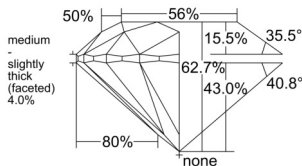

GIA®

FACSIMILE

GIA REPORT 6535679496

Verify this report at GIA.edu

GIA NATURAL DIAMOND DOSSIER®

October 10, 2025
GIA Report Number 6535679496
Shape and Cutting Style ..... Round Brilliant
Measurements ..... 5.17 - 5.19 x 3.25 mm

GRADING RESULTS

Carat Weight ..... 0.54 carat
Color Grade ..... J
Clarity Grade VVS1
Cut Grade ..... Excellent

ADDITIONAL GRADING INFORMATION

Polish ..... Excellent
Symmetry ..... Excellent
Fluorescence ..... Faint
Clarity Characteristics ..... Pinpoint
Inscription(s): GIA 6535679496

PROPORTIONS

Profile to actual proportions