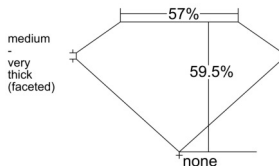

GIA®

FACSIMILE

GIA REPORT 6535635820

Verify this report at GIA.edu

GIA NATURAL DIAMOND DOSSIER®

October 04, 2025
GIA Report Number 6535635820
Shape and Cutting Style ..... Heart Brilliant
Measurements ..... 5.24 x 6.18 x 3.68 mm

GRADING RESULTS

Carat Weight ..... 0.70 carat
Color Grade ..... F
Clarity Grade VVS2

ADDITIONAL GRADING INFORMATION

Polish ..... Excellent
Symmetry ..... Very Good
Fluorescence ..... None
Clarity Characteristics ..... Feather
Inscription(s): GIA 6535635820

PROPORTIONS

Profile not to actual proportions

GRADING SCALES

GIA COLOR SCALE		GIA CLARITY SCALE			
COLORLESS	D	VERY VERY SLIGHTLY INCLUDED	FLAWLESS		
	E		INTERNALLY FLAWLESS		
	F	VERY SLIGHTLY INCLUDED	VVS₁		
	G		VVS₂		
	H		VS₁		
	NEAR COLORLESS	I	SLIGHTLY INCLUDED	VS₂	
		J		SI₁	
		FAINT	K	INCLUDED	SI₂
			L		I₁
			M		I₂
VERT LIGHT	N	LIGHT	I₃		
	O				
	P				
	Q				
	R				
	S				
	T