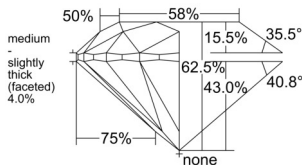

GIA®

FACSIMILE

GIA REPORT 6535607432

Verify this report at GIA.edu

GIA NATURAL DIAMOND DOSSIER®

October 03, 2025
GIA Report Number 6535607432
Shape and Cutting Style ..... Round Brilliant
Measurements ..... 4.67 - 4.70 x 2.93 mm

GRADING RESULTS

Carat Weight ..... 0.40 carat
Color Grade ..... D
Clarity Grade VS1
Cut Grade ..... Excellent

ADDITIONAL GRADING INFORMATION

Polish ..... Excellent
Symmetry ..... Excellent
Fluorescence ..... Faint
Clarity Characteristics..... Crystal, Needle, Feather, Cloud
Inscription(s): GIA 6535607432

PROPORTIONS

Profile to actual proportions

GRADING SCALES

GIA COLOR SCALE

COLORED	D
	E
	F
	G
	H
	I
	J
NEAR COLORLESS	K
	L
	M
	N
	O
	P
	Q
	R
	S
	T
	U
	V
	W
	X
	Y
	Z

GIA CLARITY SCALE

FLAWLESS	INTERNAL FLAWLESS	
		EXCELLENT
VERY VERY SLIGHTLY INCLUDED	VVS₁	
	VVS₂	
VERY SLIGHTLY INCLUDED	VS₁	
	VS₂	
SLIGHTLY INCLUDED	SI₁	
	SI₂	
INCLUDED	I₁	
	I₂	
	I₃	

GIA CUT SCALE

EXCELLENT
VERY GOOD
GOOD
FAIR
POOR