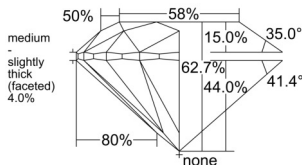

GIA®

FACSIMILE

GIA REPORT 6535596034

Verify this report at GIA.edu

GIA NATURAL DIAMOND DOSSIER®

October 01, 2025
GIA Report Number 6535596034
Shape and Cutting Style ..... Round Brilliant
Measurements ..... 5.04 - 5.10 x 3.18 mm

GRADING RESULTS

Carat Weight ..... 0.50 carat
Color Grade ..... D
Clarity Grade VS1
Cut Grade ..... Excellent

ADDITIONAL GRADING INFORMATION

Polish ..... Excellent
Symmetry ..... Very Good
Fluorescence ..... Faint
Clarity Characteristics..... Feather, Cloud, Pinpoint
Inscription(s): GIA 6535596034

PROPORTIONS

GRADING SCALES

GIA COLOR SCALE

COLORESS	D
	E
	F
	G
	H
	I
	J
NEAR COLORESS	K
	L
FAIN	M
	N
	O
	P
VERY LIGHT	Q
	R
	S
	T
	U
	V
	W
	X
	Y
LIGHT	Z

GIA CLARITY SCALE

FLAWLESS	INTERNAL FLAWLESS	
		FLAWLESS
VERY VERY SLIGHTLY INCLUDED	VVS₁	
	VVS₂	
VERY SLIGHTLY INCLUDED	VS₁	
	VS₂	
SLIGHTLY INCLUDED	SI₁	
	SI₂	
INCLUDED	I₁	
	I₂	
	I₃	

GIA CUT SCALE

EXCELLENT
VERY GOOD
GOOD
FAIR
POOR