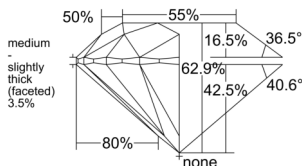

GIA®

FACSIMILE

GIA REPORT 6535588829

Verify this report at GIA.edu

GIA NATURAL DIAMOND DOSSIER®

September 30, 2025
GIA Report Number 6535588829
Shape and Cutting Style ..... Round Brilliant
Measurements ..... 5.77 - 5.82 x 3.65 mm

GRADING RESULTS

Carat Weight ..... 0.76 carat
Color Grade ..... F
Clarity Grade VS2
Cut Grade ..... Excellent

ADDITIONAL GRADING INFORMATION

Polish ..... Excellent
Symmetry ..... Excellent
Fluorescence ..... Strong Blue
Clarity Characteristics ..... Cloud, Crystal, Feather
Inscription(s): GIA 6535588829

PROPORTIONS

GRADING SCALES

GIA COLOR SCALE

COLORLESS	D
	E
	F
	G
	H
	I
	J
NEAR COLORLESS	K
	L
FAIN	M
	N
	O
	P
VERY LIGHT	Q
	R
	S
	T
	U
	V
	W
	X
	Y
LIGHT	Z

GIA CLARITY SCALE

FLAWLESS	INTERNAL FLAWLESS	
		FLAWLESS
VERY VERY SLIGHTLY INCLUDED	VVS₁	
	VVS₂	
VERY SLIGHTLY INCLUDED	VS₁	
	VS₂	
SLIGHTLY INCLUDED	SI₁	
	SI₂	
INCLUDED	I₁	
	I₂	
	I₃	

GIA CUT SCALE

EXCELLENT
VERY GOOD
GOOD
FAIR
POOR