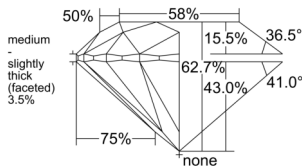

GIA®

FACSIMILE

GIA REPORT 6535579271

Verify this report at GIA.edu

GIA NATURAL DIAMOND DOSSIER®

September 30, 2025
GIA Report Number 6535579271
Shape and Cutting Style ..... Round Brilliant
Measurements ..... 6.11 - 6.15 x 3.84 mm

GRADING RESULTS

Carat Weight ..... 0.90 carat
Color Grade ..... E
Clarity Grade VS2
Cut Grade ..... Excellent

ADDITIONAL GRADING INFORMATION

Polish ..... Excellent
Symmetry ..... Excellent
Fluorescence ..... None
Clarity Characteristics ..... Crystal, Cloud
Inscription(s): GIA 6535579271

PROPORTIONS

GRADING SCALES

GIA COLOR SCALE	GIA CLARITY SCALE	GIA CUT SCALE	
D	FLAWLESS	EXCELLENT	
E	INTERNALLY FLAWLESS		
F		VVS₁	VERY GOOD
G	VVS₂		
H	VS₁	GOOD	
I	VS₂		
J	SI₁	FAIR	
K	SI₂		
L	I₁	POOR	
M	I₂		
N	I₃		
O			
P			
Q			
R			
S			
T			
U			
V			
W			
X			
Y			
Z