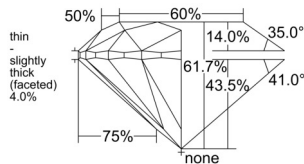

GIA®

FACSIMILE

GIA REPORT 6535577394

Verify this report at GIA.edu

GIA NATURAL DIAMOND DOSSIER®

September 29, 2025
GIA Report Number 6535577394
Shape and Cutting Style ..... Round Brilliant
Measurements ..... 5.05 - 5.08 x 3.12 mm

GRADING RESULTS

Carat Weight ..... 0.50 carat
Color Grade ..... F
Clarity Grade VS1
Cut Grade ..... Excellent

ADDITIONAL GRADING INFORMATION

Polish ..... Excellent
Symmetry ..... Excellent
Fluorescence ..... Strong Blue
Clarity Characteristics..Crystal, Pinpoint, Cloud, Indented Natural
Inscription(s): GIA 6535577394

PROPORTIONS

Profile to actual proportions

GRADING SCALES

GIA COLOR SCALE	GIA CLARITY SCALE	GIA CUT SCALE	
D	FLAWLESS	EXCELLENT	
E	INTERNALLY FLAWLESS		
F		VVS₁	VERY GOOD
G	VVS₂		
H	VS₁	GOOD	
I	VS₂		
J	SI₁	FAIR	
K	SI₂		
L	I₁	POOR	
M			
N			
O	I₂		
P			
Q	I₃		
R			
S			
T			
U			
V			
W			
X			
Y			
Z