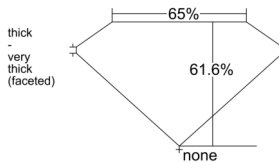

GIA®

FACSIMILE

GIA REPORT 6535575536

Verify this report at GIA.edu

GIA NATURAL DIAMOND DOSSIER®

September 29, 2025
GIA Report Number 6535575536
Shape and Cutting Style ..... Heart Brilliant
Measurements ..... 5.29 x 6.11 x 3.76 mm

GRADING RESULTS

Carat Weight ..... 0.70 carat
Color Grade L
Clarity Grade VVS2

ADDITIONAL GRADING INFORMATION

Polish ..... Very Good
Symmetry ..... Very Good
Fluorescence ..... Faint
Clarity Characteristics..Cloud, Crystal, Pinpoint, Indented Natural
Inscription(s): GIA 6535575536

PROPORTIONS

Profile not to actual proportions

GRADING SCALES

GIA COLOR SCALE		GIA CLARITY SCALE			
COLORLESS	D	VERY VERY SLIGHTLY INCLUDED	FLAWLESS		
	E		INTERNALLY FLAWLESS		
	F	VERY SLIGHTLY INCLUDED	VVS₁		
	G		VVS₂		
	H		VS₁		
	NEAR COLORLESS	I	SLIGHTLY INCLUDED	VS₂	
		J		SI₁	
		FAINT	K	INCLUDED	SI₂
			L		I₁
			M		I₂
VERT LIGHT	N	INCLUDED	I₃		
	O				
	P				
	Q				
	R				
LIGHT	S				
	T				
	U				
	V				
	W				
	X				
	Y				
	Z