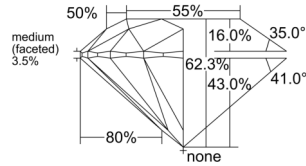

GIA®

FACSIMILE

GIA NATURAL DIAMOND DOSSIER®

September 29, 2025
GIA Report Number 6535561743
Shape and Cutting Style ..... Round Brilliant
Measurements ..... 4.28 - 4.31 x 2.67 mm

GRADING RESULTS

Carat Weight ..... 0.30 carat
Color Grade ..... D
Clarity Grade VS2
Cut Grade ..... Excellent

ADDITIONAL GRADING INFORMATION

Polish ..... Excellent
Symmetry ..... Excellent
Fluorescence ..... Faint
Clarity Characteristics ..... Cavity, Cloud
Inscription(s): GIA 6535561743

GIA REPORT 6535561743

Verify this report at GIA.edu

PROPORTIONS

Profile to actual proportions

GRADING SCALES

GIA COLOR SCALE	GIA CLARITY SCALE	GIA CUT SCALE	
D	FLAWLESS	EXCELLENT	
E	INTERNALLY FLAWLESS		
F		VVS₁	VERY GOOD
G	VVS₂		
H	VS₁	GOOD	
I	VS₂		
J	SI₁	FAIR	
K	SI₂		
L	I₁	POOR	
M	I₂		
N	I₃		
O			
P			
Q			
R			
S			
T			
U			
V			
W			
X			
Y			
Z