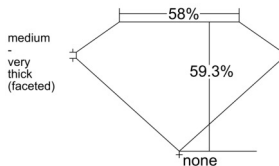

GIA®

FACSIMILE

GIA REPORT 6535557188

Verify this report at GIA.edu

GIA NATURAL DIAMOND DOSSIER®

September 27, 2025
GIA Report Number 6535557188
Shape and Cutting Style ..... Heart Brilliant
Measurements ..... 5.28 x 6.20 x 3.68 mm

GRADING RESULTS

Carat Weight ..... 0.72 carat
Color Grade ..... E
Clarity Grade VS2

ADDITIONAL GRADING INFORMATION

Polish ..... Very Good
Symmetry ..... Excellent
Fluorescence ..... None
Clarity Characteristics ..... Crystal
Inscription(s): GIA 6535557188

PROPORTIONS

Profile not to actual proportions

GRADING SCALES

GIA COLOR SCALE		GIA CLARITY SCALE			
COLORLESS	D	VERY VERY SLIGHTLY INCLUDED	FLAWLESS		
	E		INTERNALLY FLAWLESS		
	F	VERY SLIGHTLY INCLUDED	VVS₁		
	G		VVS₂		
	H		VS₁		
	NEAR COLORLESS	I	SLIGHTLY INCLUDED	VS₂	
		J		SI₁	
		FAINT	K	INCLUDED	SI₂
			L		I₁
			M		I₂
VERT LIGHT	N	LIGHT	I₃		
	O				
	P				
	Q				
	R				
	S				
	T