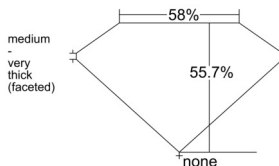

GIA®

FACSIMILE

GIA REPORT 6535548217

Verify this report at GIA.edu

GIA NATURAL DIAMOND DOSSIER®

September 25, 2025
GIA Report Number **6535548217**
Shape and Cutting Style ..... **Heart Brilliant**
Measurements ..... **5.10 x 5.65 x 3.15 mm**

GRADING RESULTS

Carat Weight ..... **0.51 carat**
Color Grade ..... **G**
Clarity Grade **VS2**

ADDITIONAL GRADING INFORMATION

Polish ..... **Excellent**
Symmetry ..... **Very Good**
Fluorescence ..... **Faint**
Clarity Characteristics ..... **Twinning Wisp**
Inscription(s): **GIA 6535548217**

PROPORTIONS

Profile not to actual proportions

GRADING SCALES

GIA COLOR SCALE		GIA CLARITY SCALE			
COLORLESS	D	VERY VERY SLIGHTLY INCLUDED	FLAWLESS		
	E		INTERNALLY FLAWLESS		
	F	VERY SLIGHTLY INCLUDED	VVS₁		
	G		VVS₂		
	H		VS₁		
	NEAR COLORLESS	I	SLIGHTLY INCLUDED	VS₂	
		J		SI₁	
		FAINT	K	INCLUDED	SI₂
			L		I₁
			M		I₂
VERT LIGHT	N	LIGHT	I₃		
	O				
	P				
	Q				
	R