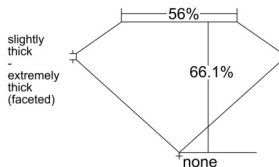

GIA®

FACSIMILE

GIA REPORT 6535547906

Verify this report at GIA.edu

GIA NATURAL DIAMOND DOSSIER®

September 27, 2025
GIA Report Number 6535547906
Shape and Cutting Style ..... Heart Brilliant
Measurements ..... 4.92 x 5.84 x 3.86 mm

GRADING RESULTS

Carat Weight ..... 0.70 carat
Color Grade ..... D
Clarity Grade SI2

ADDITIONAL GRADING INFORMATION

Polish ..... Excellent
Symmetry ..... Excellent
Fluorescence ..... None
Clarity Characteristics ..... Crystal, Cloud, Feather
Inspection(s): GIA 6535547906

PROPORTIONS

Profile not to actual proportions

GRADING SCALES

GIA COLOR SCALE		GIA CLARITY SCALE			
COLORLESS	D	VERY VERY SLIGHTLY INCLUDED	FLAWLESS		
	E		INTERNALLY FLAWLESS		
	F	VERY SLIGHTLY INCLUDED	VVS₁		
	G		VVS₂		
	H		VS₁		
	NEAR COLORLESS	I	SLIGHTLY INCLUDED	VS₂	
		J		SI₁	
		FAINT	K	INCLUDED	SI₂
			L		I₁
			M		I₂
VERT LIGHT	N	LIGHT	I₃		
	O				
	P				
	Q				
	R