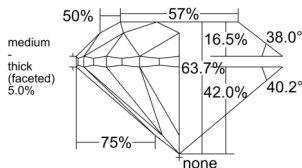

GIA®

FACSIMILE

GIA REPORT 6535540461

Verify this report at GIA.edu

GIA NATURAL DIAMOND DOSSIER®

September 25, 2025
GIA Report Number 6535540461
Shape and Cutting Style ..... Round Brilliant
Measurements ..... 4.17 - 4.22 x 2.67 mm

GRADING RESULTS

Carat Weight ..... 0.30 carat
Color Grade ..... F
Clarity Grade VS2
Cut Grade ..... Very Good

ADDITIONAL GRADING INFORMATION

Polish ..... Very Good
Symmetry ..... Very Good
Fluorescence ..... None
Clarity Characteristics ..... Cloud, Indented Natural
Inscription(s): GIA 6535540461

PROPORTIONS

Profile to actual proportions

GRADING SCALES

GIA COLOR SCALE

COLORLESS	D
	E
	F
	G
	H
	I
	J
NEAR COLORLESS	K
	L
Faint	M
	N
	O
	P
Very Light	Q
	R
	S
	T
	U
	V
Light	W
	X
	Y
	Z

GIA CLARITY SCALE

FLAWLESS	VERY VERY SLIGHTLY INCLUDED	VVS₁	VVS₂	VS₁	VS₂	SI₁	SI₂	I₁	I₂	I₃			
											VERY SLIGHTLY INCLUDED	SLIGHTLY INCLUDED	INCLUDED

GIA CUT SCALE

EXCELLENT
VERY GOOD
GOOD
FAIR
POOR