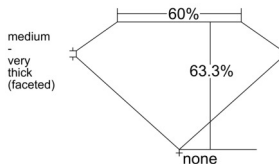

GIA®

FACSIMILE

GIA REPORT 6535511590

Verify this report at GIA.edu

GIA NATURAL DIAMOND DOSSIER®

September 25, 2025
GIA Report Number 6535511590
Shape and Cutting Style ..... Pear Brilliant
Measurements ..... 6.94 x 4.43 x 2.80 mm

GRADING RESULTS

Carat Weight ..... 0.51 carat
Color Grade ..... F
Clarity Grade VS1

ADDITIONAL GRADING INFORMATION

Polish ..... Excellent
Symmetry ..... Very Good
Fluorescence ..... Strong Blue
Clarity Characteristics ..... Crystal, Pinpoint
Inscription(s): GIA 6535511590

PROPORTIONS

Profile not to actual proportions

GRADING SCALES

GIA COLOR SCALE		GIA CLARITY SCALE			
COLORLESS	D	VERY VERY SLIGHTLY INCLUDED	FLAWLESS		
	E		INTERNALLY FLAWLESS		
	F	VERY SLIGHTLY INCLUDED	VVS₁		
	G		VVS₂		
	H		VS₁		
	NEAR COLORLESS	I	SLIGHTLY INCLUDED	VS₂	
		J		SI₁	
		FAINT	K	INCLUDED	SI₂
			L		I₁
			M		I₂
VERT LIGHT	N	LIGHT	I₃		
	O				
	P				
	Q				
	R