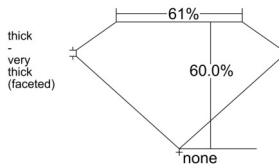

GIA®

FACSIMILE

GIA REPORT 6535505249

Verify this report at GIA.edu

GIA NATURAL DIAMOND DOSSIER®

September 23, 2025
GIA Report Number 6535505249
Shape and Cutting Style ..... Heart Brilliant
Measurements ..... 4.85 x 5.44 x 3.27 mm

GRADING RESULTS

Carat Weight ..... 0.51 carat
Color Grade ..... G
Clarity Grade VVS2

ADDITIONAL GRADING INFORMATION

Polish ..... Excellent
Symmetry ..... Excellent
Fluorescence ..... None
Clarity Characteristics ..... Cloud
Inscription(s): GIA 6535505249

PROPORTIONS

Profile not to actual proportions

GRADING SCALES

GIA COLOR SCALE		GIA CLARITY SCALE	
COLORLESS	D	VERY VERY SLIGHTLY INCLUDED	FLAWLESS
	E		INTERNALLY FLAWLESS
	F		VVS₁
	G		VVS₂
	H		VS₁
	I		VS₂
	J		SI₁
	K		SI₂
	L		I₁
	M		I₂
NEAR COLORLESS	N	SLIGHTLY INCLUDED	I₃
	O		
	P		
	Q		
FAINT	R		
	S		
	T		
	U		
VERT LIGHT	V		
	W		
	X		
	Y		
LIGHT	Z