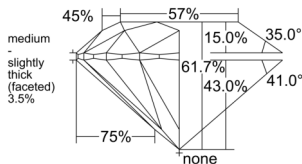

GIA®

FACSIMILE

GIA REPORT 6535491637

Verify this report at GIA.edu

GIA NATURAL DIAMOND DOSSIER®

September 22, 2025
GIA Report Number 6535491637
Shape and Cutting Style ..... Round Brilliant
Measurements ..... 4.66 - 4.68 x 2.88 mm

GRADING RESULTS

Carat Weight ..... 0.38 carat
Color Grade I
Clarity Grade VVS2
Cut Grade ..... Excellent

ADDITIONAL GRADING INFORMATION

Polish ..... Excellent
Symmetry ..... Excellent
Fluorescence ..... Strong Blue
Clarity Characteristics ..... Cloud, Pinpoint
Inscription(s): GIA 6535491637

PROPORTIONS

GRADING SCALES

GIA COLOR SCALE

COLORLESS	D
	E
	F
	G
	H
	I
	J
NEAR COLORLESS	K
	L
FAIN	M
	N
	O
	P
VERY LIGHT	Q
	R
	S
	T
	U
	V
	W
	X
	Y
LIGHT	Z

GIA CLARITY SCALE

FLAWLESS	INTERNAL FLAWLESS	
		FLAWLESS
VERY VERY SLIGHTLY INCLUDED	VVS₁	
	VVS₂	
VERY SLIGHTLY INCLUDED	VS₁	
	VS₂	
SLIGHTLY INCLUDED	SI₁	
	SI₂	
INCLUDED	I₁	
	I₂	
	I₃	

GIA CUT SCALE

EXCELLENT
VERY GOOD
GOOD
FAIR
POOR