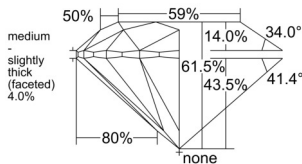

GIA®

FACSIMILE

GIA REPORT 6535491605

Verify this report at GIA.edu

GIA NATURAL DIAMOND DOSSIER®

September 22, 2025
GIA Report Number 6535491605
Shape and Cutting Style ..... Round Brilliant
Measurements ..... 3.94 - 3.96 x 2.43 mm

GRADING RESULTS

Carat Weight ..... 0.23 carat
Color Grade ..... F
Clarity Grade S11
Cut Grade ..... Excellent

ADDITIONAL GRADING INFORMATION

Polish ..... Excellent
Symmetry ..... Excellent
Fluorescence ..... None
Clarity Characteristics ..... Feather, Cloud
Inscription(s): GIA 6535491605

PROPORTIONS

Profile to actual proportions