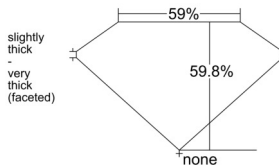

GIA®

FACSIMILE

GIA REPORT 6535487784

Verify this report at GIA.edu

GIA NATURAL DIAMOND DOSSIER®

September 24, 2025
GIA Report Number 6535487784
Shape and Cutting Style ..... Heart Brilliant
Measurements ..... 4.71 x 5.42 x 3.24 mm

GRADING RESULTS

Carat Weight ..... 0.50 carat
Color Grade I
Clarity Grade VVS2

ADDITIONAL GRADING INFORMATION

Polish ..... Very Good
Symmetry ..... Excellent
Fluorescence ..... None
Clarity Characteristics ..... Cloud, Pinpoint, Surface Graining
Inscription(s): GIA 6535487784

PROPORTIONS

Profile not to actual proportions

GRADING SCALES

GIA COLOR SCALE		GIA CLARITY SCALE			
COLORLESS	D	VERY VERY SLIGHTLY INCLUDED	FLAWLESS		
	E		INTERNALLY FLAWLESS		
	F	VERY SLIGHTLY INCLUDED	VVS₁		
	G		VVS₂		
	H		VS₁		
	NEAR COLORLESS	I	SLIGHTLY INCLUDED	VS₂	
		J		SI₁	
		FAINT	K	INCLUDED	SI₂
			L		I₁
			M		I₂
VERT LIGHT	N	LIGHT	I₃		
	O				
	P				
	Q				
	R