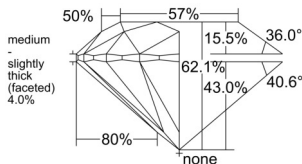

GIA®

FACSIMILE

GIA REPORT 6535477527

Verify this report at GIA.edu

GIA NATURAL DIAMOND DOSSIER®

September 18, 2025
GIA Report Number 6535477527
Shape and Cutting Style ..... Round Brilliant
Measurements ..... 5.07 - 5.11 x 3.16 mm

GRADING RESULTS

Carat Weight ..... 0.51 carat
Color Grade ..... F
Clarity Grade VS2
Cut Grade ..... Excellent

ADDITIONAL GRADING INFORMATION

Polish ..... Excellent
Symmetry ..... Excellent
Fluorescence ..... Faint
Clarity Characteristics ..... Cloud, Crystal, Feather
Inscription(s): GIA 6535477527

PROPORTIONS

GRADING SCALES

GIA COLOR SCALE	GIA CLARITY SCALE	GIA CUT SCALE	
D	FLAWLESS	EXCELLENT	
E	INTERNALLY FLAWLESS		
F		VVS₁	VERY GOOD
G	VVS₂		
H	VS₁	GOOD	
I	VS₂		
J	SI₁	FAIR	
K	SI₂		
L	I₁	POOR	
M			
N			
O	I₂		
P			
Q			
R	I₃		
S			
T			
U			
V			
W			
X			
Y			
Z