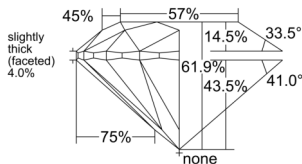

GIA®

FACSIMILE

GIA REPORT 6535471999

Verify this report at GIA.edu

GIA NATURAL DIAMOND DOSSIER®

September 19, 2025
GIA Report Number 6535471999
Shape and Cutting Style ..... Round Brilliant
Measurements ..... 4.79 - 4.81 x 2.97 mm

GRADING RESULTS

Carat Weight ..... 0.42 carat
Color Grade ..... D
Clarity Grade VS1
Cut Grade ..... Excellent

ADDITIONAL GRADING INFORMATION

Polish ..... Excellent
Symmetry ..... Excellent
Fluorescence ..... None
Clarity Characteristics ..... Crystal, Needle, Pinpoint
Inscription(s): GIA 6535471999

PROPORTIONS

Profile to actual proportions