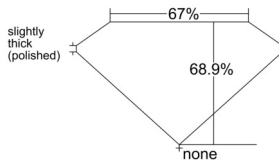

GIA®

FACSIMILE

GIA REPORT 6535453832

Verify this report at GIA.edu

GIA NATURAL DIAMOND DOSSIER®

September 19, 2025
GIA Report Number 6535453832
Shape and Cutting Style ..... **Cut-Cornered Rectangular Modified Brilliant**
Measurements ..... 6.52 x 4.86 x 3.34 mm

GRADING RESULTS

Carat Weight ..... 0.91 carat
Color Grade L
Clarity Grade VS2

ADDITIONAL GRADING INFORMATION

Polish ..... Excellent
Symmetry ..... Excellent
Fluorescence ..... None
Clarity Characteristics ..... Cloud, Feather, Crystal
Inscription(s): GIA 6535453832

PROPORTIONS

Profile not to actual proportions

GRADING SCALES

GIA COLOR SCALE		GIA CLARITY SCALE			
COLORLESS	D	VERY VERY SLIGHTLY INCLUDED	FLAWLESS		
	E		INTERNALLY FLAWLESS		
	F	VERY SLIGHTLY INCLUDED	VVS₁		
	G		VVS₂		
	H		VS₁		
	NEAR COLORLESS	I	SLIGHTLY INCLUDED	VS₂	
		J		SI₁	
		FAINT	K	INCLUDED	SI₂
			L		I₁
			M		I₂
VERT LIGHT	N	LIGHT	I₃		
	O				
	P				
	Q				
	R