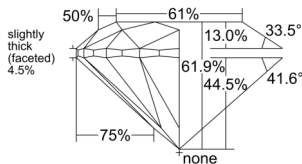

GIA®

FACSIMILE

GIA REPORT 6535439819

Verify this report at GIA.edu

GIA NATURAL DIAMOND DOSSIER®

October 06, 2025
GIA Report Number 6535439819
Shape and Cutting Style ..... Round Brilliant
Measurements ..... 5.37 - 5.42 x 3.34 mm

GRADING RESULTS

Carat Weight ..... 0.60 carat
Color Grade ..... J
Clarity Grade S11
Cut Grade ..... Excellent

ADDITIONAL GRADING INFORMATION

Polish ..... Excellent
Symmetry ..... Excellent
Fluorescence ..... None
Clarity Characteristics ..... Crystal, Feather
Inscription(s): GIA 6535439819

PROPORTIONS

Profile to actual proportions