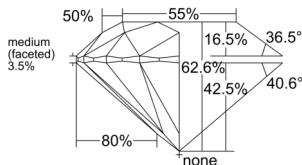

GIA®

FACSIMILE

GIA REPORT 6535439616

Verify this report at GIA.edu

GIA NATURAL DIAMOND DOSSIER®

September 18, 2025
GIA Report Number 6535439616
Shape and Cutting Style ..... Round Brilliant
Measurements ..... 5.19 - 5.23 x 3.26 mm

GRADING RESULTS

Carat Weight ..... 0.54 carat
Color Grade I
Clarity Grade S11
Cut Grade ..... Excellent

ADDITIONAL GRADING INFORMATION

Polish ..... Excellent
Symmetry ..... Excellent
Fluorescence ..... None
Clarity Characteristics ..... Crystal
Inscription(s): GIA 6535439616

PROPORTIONS

Profile to actual proportions