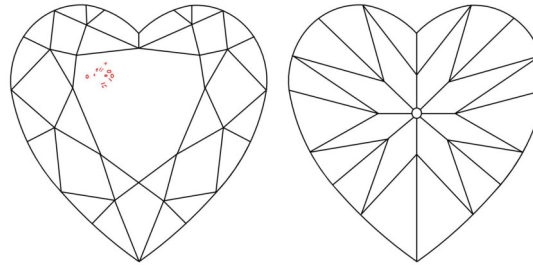

GIA NATURAL DIAMOND GRADING REPORT

September 19, 2025

GIA Report Number *****28746

Shape and Cutting Style Heart Brilliant

Measurements 5.78 x 6.80 x 4.32 mm

GRADING RESULTS

Carat Weight 1.01 carat

Color Grade G

Clarity Grade VS2

ADDITIONAL GRADING INFORMATION

Polish Excellent

Symmetry Excellent

Fluorescence None

Inscription(s): GIA *****28746

Comments: Additional clouds are not shown. Pinpoints are not shown.

PROPORTIONS

Profile not to actual proportions

CLARITY CHARACTERISTICS

KEY TO SYMBOLS*

- Crystal
- ⊗ Cloud
- ∖ Needle

* Red symbols denote internal characteristics (inclusions). Green or black symbols denote external characteristics (blemishes). Diagram is an approximate representation of the diamond, and symbols shown indicate type, position, and approximate size of clarity characteristics. All clarity characteristics may not be shown. Details of finish are not shown.