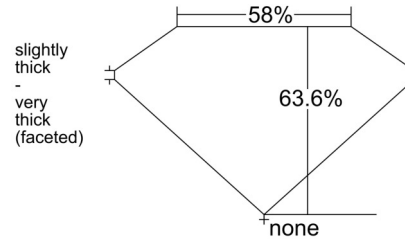

GIA NATURAL DIAMOND GRADING REPORT

September 19, 2025

GIA Report Number *****28746

Shape and Cutting Style Heart Brilliant

Measurements 5.78 x 6.80 x 4.32 mm

GRADING RESULTS

Carat Weight 1.01 carat

Color Grade G

Clarity Grade VS2

ADDITIONAL GRADING INFORMATION

Polish Excellent

Symmetry Excellent

Fluorescence None

Inscription(s): GIA *****28746

Comments: Additional clouds are not shown. Pinpoints are not shown.

PROPORTIONS

Profile not to actual proportions

CLARITY CHARACTERISTICS

KEY TO SYMBOLS*

- Crystal
- ⊗ Cloud
- ∖ Needle

* Red symbols denote internal characteristics (inclusions). Green or black symbols denote external characteristics (blemishes). Diagram is an approximate representation of the diamond, and symbols shown indicate type, position, and approximate size of clarity characteristics. All clarity characteristics may not be shown. Details of finish are not shown.