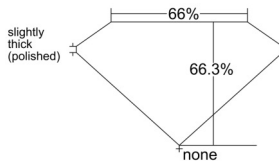

GIA®

FACSIMILE

GIA REPORT 6535373314

Verify this report at GIA.edu

GIA NATURAL DIAMOND DOSSIER®

September 26, 2025
GIA Report Number 6535373314
Shape and Cutting Style ..... Emerald Cut
Measurements ..... 6.35 x 4.51 x 3.00 mm

GRADING RESULTS

Carat Weight ..... 0.82 carat
Color Grade ..... E
Clarity Grade VVS1

ADDITIONAL GRADING INFORMATION

Polish ..... Excellent
Symmetry ..... Very Good
Fluorescence ..... None
Clarity Characteristics ..... Pinpoint
Inscription(s): GIA 6535373314

PROPORTIONS

Profile not to actual proportions

GRADING SCALES

GIA COLOR SCALE		GIA CLARITY SCALE			
COLORLESS	D	VERY VERY SLIGHTLY INCLUDED	FLAWLESS		
	E		INTERNALLY FLAWLESS		
	F		VVS₁		
	NEAR COLORLESS	G	VERY SLIGHTLY INCLUDED	VVS₂	
		H		VS₁	
		FANT	I	SLIGHTLY INCLUDED	VS₂
			J		SI₁
	LIGHT	K	INCLUDED	SI₂	
		L		I₁	
		M		I₂	
N		NOT GRADED	I₃		
O					
P					
Q					
R					
S					
T					
U					
V					
W					
X					
Y					
Z