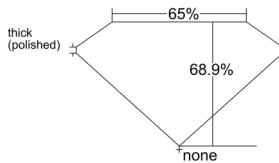

GIA®

FACSIMILE

GIA REPORT 6535372079

Verify this report at GIA.edu

GIA NATURAL DIAMOND DOSSIER®

September 12, 2025
GIA Report Number 6535372079
Shape and Cutting Style ..... Emerald Cut
Measurements ..... 4.52 x 2.94 x 2.02 mm

GRADING RESULTS

Carat Weight ..... 0.26 carat
Color Grade ..... E
Clarity Grade VVS2

ADDITIONAL GRADING INFORMATION

Polish ..... Excellent
Symmetry ..... Very Good
Fluorescence ..... None
Clarity Characteristics ..... Pinpoint
Inscription(s): GIA 6535372079

PROPORTIONS

Profile not to actual proportions

GRADING SCALES

GIA COLOR SCALE		GIA CLARITY SCALE			
COLORLESS	D	VERY VERY SLIGHTLY INCLUDED	FLAWLESS		
	E		INTERNALLY FLAWLESS		
	F	VERY SLIGHTLY INCLUDED	VVS₁		
	G		VVS₂		
	H		VS₁		
	NEAR COLORLESS	I	SLIGHTLY INCLUDED	VS₂	
		J		SI₁	
		FAINT	K	INCLUDED	SI₂
			L		I₁
			M		I₂
VERT LIGHT	N	LIGHT	I₃		
	O				
	P				
	Q				
	R				
	S				
	T