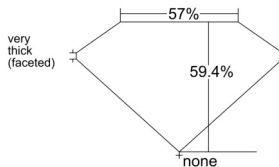

GIA®

FACSIMILE

GIA REPORT 6535363011

Verify this report at GIA.edu

GIA NATURAL DIAMOND DOSSIER®

September 09, 2025
GIA Report Number 6535363011
Shape and Cutting Style ..... Heart Brilliant
Measurements ..... 5.17 x 6.14 x 3.65 mm

GRADING RESULTS

Carat Weight ..... 0.70 carat
Color Grade I
Clarity Grade VS1

ADDITIONAL GRADING INFORMATION

Polish ..... Excellent
Symmetry ..... Very Good
Fluorescence ..... None
Clarity Characteristics..... Feather, Cloud, Pinpoint, Needle
Inspection(s): GIA 6535363011

PROPORTIONS

Profile not to actual proportions

GRADING SCALES

GIA COLOR SCALE		GIA CLARITY SCALE	
COLORLESS	D	VERY VERY SLIGHTLY INCLUDED	FLAWLESS
	E		INTERNALLY FLAWLESS
	F		VVS₁
	G		VVS₂
	H		VS₁
	I		VS₂
	J		SI₁
	K		SI₂
	L		I₁
	M		I₂
NEAR COLORLESS	N	SLIGHTLY INCLUDED	I₃
	O		
	P		
	Q		
FAINT	R	INCLUDED	
	S		
	T		
	U		
VERT LIGHT	V		
	W		
	X		
	Y		
LIGHT	Z