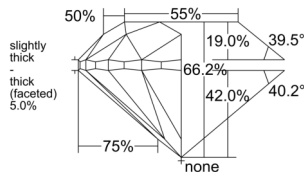

GIA®

FACSIMILE

GIA REPORT 6535362917

Verify this report at GIA.edu

GIA NATURAL DIAMOND DOSSIER®

September 09, 2025
GIA Report Number 6535362917
Shape and Cutting Style ..... Round Brilliant
Measurements ..... 4.86 - 4.93 x 3.24 mm

GRADING RESULTS

Carat Weight ..... 0.50 carat
Color Grade ..... M
Clarity Grade VS1
Cut Grade ..... Good

ADDITIONAL GRADING INFORMATION

Polish ..... Excellent
Symmetry ..... Very Good
Fluorescence ..... Faint
Clarity Characteristics..... Indented Natural, Cloud, Pinpoint
Inscription(s): GIA 6535362917

PROPORTIONS

Profile to actual proportions

GRADING SCALES

GIA COLOR SCALE	GIA CLARITY SCALE	GIA CUT SCALE
COLOURLESS	FLAWLESS	EXCELLENT
D	INTERNALLY FLAWLESS	
E	VVS₁	VERY GOOD
F		
G	VVS₂	
H	VS₁	GOOD
I		
J	VS₂	
K	SI₁	FAIR
L		
M	SI₂	
N	I₁	POOR
O		
P	I₂	
Q	I₃	
R		
S		
T		
U		
V		
W		
X		
Y		
Z