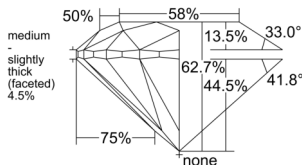

GIA®

FACSIMILE

GIA REPORT 6535362428

Verify this report at GIA.edu

GIA NATURAL DIAMOND DOSSIER®

September 10, 2025
GIA Report Number 6535362428
Shape and Cutting Style ..... Round Brilliant
Measurements ..... 4.39 - 4.42 x 2.76 mm

GRADING RESULTS

Carat Weight ..... 0.33 carat
Color Grade ..... G
Clarity Grade VS1
Cut Grade ..... Excellent

ADDITIONAL GRADING INFORMATION

Polish ..... Excellent
Symmetry ..... Very Good
Fluorescence ..... Medium Blue
Clarity Characteristics ..... Indented Natural, Cloud
Inscription(s): GIA 6535362428

PROPORTIONS

Profile to actual proportions