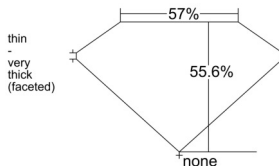

GIA®

FACSIMILE

GIA REPORT 6535362164

Verify this report at GIA.edu

GIA NATURAL DIAMOND DOSSIER®

September 09, 2025
GIA Report Number 6535362164
Shape and Cutting Style ..... Heart Brilliant
Measurements ..... 5.09 x 5.59 x 3.11 mm

GRADING RESULTS

Carat Weight ..... 0.50 carat
Color Grade ..... G
Clarity Grade VS1

ADDITIONAL GRADING INFORMATION

Polish ..... Excellent
Symmetry ..... Very Good
Fluorescence ..... None
Clarity Characteristics..... Cloud, Crystal, Feather, Pinpoint
Inscription(s): GIA 6535362164

PROPORTIONS

Profile not to actual proportions

GRADING SCALES

GIA COLOR SCALE		GIA CLARITY SCALE			
COLORLESS	D	VERY VERY SLIGHTLY INCLUDED	FLAWLESS		
	E		INTERNALLY FLAWLESS		
	F	VERY SLIGHTLY INCLUDED	VVS₁		
	G		VVS₂		
	H		VS₁		
	NEAR COLORLESS	I	SLIGHTLY INCLUDED	VS₂	
		J		SI₁	
		FAINT	K	INCLUDED	SI₂
			L		I₁
			M		I₂
VERT LIGHT	N	INCLUDED	I₃		
	O				
	P				
	Q				
	R				
LIGHT	S				
	T				
	U				
	V				
	W				
	Z