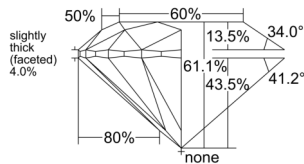

GIA®

FACSIMILE

GIA REPORT 6535298463

Verify this report at GIA.edu

GIA NATURAL DIAMOND DOSSIER®

September 04, 2025
GIA Report Number 6535298463
Shape and Cutting Style ..... Round Brilliant
Measurements ..... 5.15 - 5.19 x 3.16 mm

GRADING RESULTS

Carat Weight ..... 0.52 carat
Color Grade ..... F
Clarity Grade VS2
Cut Grade ..... Excellent

ADDITIONAL GRADING INFORMATION

Polish ..... Excellent
Symmetry ..... Excellent
Fluorescence ..... Faint
Clarity Characteristics ..... Cloud, Feather
Inscription(s): GIA 6535298463

PROPORTIONS

Profile to actual proportions

GRADING SCALES

GIA COLOR SCALE	GIA CLARITY SCALE	GIA CUT SCALE	
D	FLAWLESS	EXCELLENT	
E	INTERNALLY FLAWLESS		
F		VVS₁	VERY GOOD
G	VVS₂		
H	VS₁	GOOD	
I	VS₂		
J	SI₁	FAIR	
K	SI₂		
L	I₁	POOR	
M	I₂		
N	I₃		
O			
P			
Q			
R			
S			
T			
U			
V			
W			
X			
Y			
Z