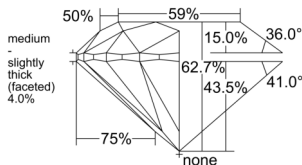

GIA®

FACSIMILE

GIA REPORT 6535297760

Verify this report at GIA.edu

GIA NATURAL DIAMOND DOSSIER®

September 16, 2025
GIA Report Number 6535297760
Shape and Cutting Style ..... Round Brilliant
Measurements ..... 5.33 - 5.37 x 3.35 mm

GRADING RESULTS

Carat Weight ..... 0.60 carat
Color Grade ..... D
Clarity Grade VVS1
Cut Grade ..... Excellent

ADDITIONAL GRADING INFORMATION

Polish ..... Excellent
Symmetry ..... Excellent
Fluorescence ..... Medium Blue
Clarity Characteristics ..... Pinpoint
Inscription(s): GIA 6535297760

PROPORTIONS

Profile to actual proportions

GRADING SCALES

GIA COLOR SCALE	GIA CLARITY SCALE	GIA CUT SCALE	
D	FLAWLESS	EXCELLENT	
E	INTERNALLY FLAWLESS		
F		VVS₁	VERY GOOD
G	VVS₂		
H	VS₁	GOOD	
I	VS₂		
J	SI₁	FAIR	
K	SI₂		
L	I₁	POOR	
M			
N			
O	I₂		
P			
Q			
R	I₃		
S			
T			
U			
V			
W			
X			
Y			
Z