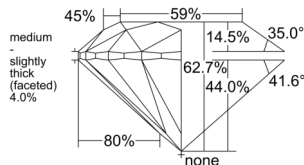

GIA®

FACSIMILE

GIA REPORT

*****74023

Verify this report at GIA.edu

GIA NATURAL DIAMOND DOSSIER®

September 02, 2025

GIA Report Number *****74023

Shape and Cutting Style Round Brilliant

Measurements 4.72 - 4.75 x 2.97 mm

GRADING RESULTS

Carat Weight 0.41 carat

Color Grade D

Clarity Grade VVS1

Cut Grade Excellent

ADDITIONAL GRADING INFORMATION

Polish Excellent

Symmetry Excellent

Fluorescence Medium Blue

Clarity Characteristics Pinpoint

Inscription(s): GIA *****74023

PROPORTIONS

Profile to actual proportions

GRADING SCALES

GIA COLOR SCALE

COLOURLESS	D
	E
	F
	G
	H
	I
NEAR COLORLESS	J
	K
	L
FAIN	M
	N
	O
	P
VERY LIGHT	Q
	R
	S
	T
	U
	V
	W
	X
	Y
LIGHT	Z

GIA CLARITY SCALE

FLAWLESS	INTERNAL FLAWLESS	
		EXCELLENT
VERY VERY SLIGHTLY INCLUDED	VVS₁	
	VVS₂	
VERY SLIGHTLY INCLUDED	VS₁	
	VS₂	
SLIGHTLY INCLUDED	SI₁	
	SI₂	
INCLUDED	I₁	
	I₂	
	I₃	
	POOR	

GIA CUT SCALE

EXCELLENT
VERY GOOD
GOOD
FAIR
POOR