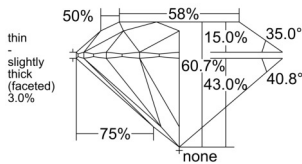

GIA®

FACSIMILE

GIA REPORT 6535253364

Verify this report at GIA.edu

GIA NATURAL DIAMOND DOSSIER®

September 01, 2025
GIA Report Number 6535253364
Shape and Cutting Style ..... Round Brilliant
Measurements ..... 5.23 - 5.26 x 3.18 mm

GRADING RESULTS

Carat Weight ..... 0.53 carat
Color Grade ..... M
Clarity Grade VVS2
Cut Grade ..... Excellent

ADDITIONAL GRADING INFORMATION

Polish ..... Excellent
Symmetry ..... Excellent
Fluorescence ..... Strong Blue
Clarity Characteristics ..... Pinpoint
Inscription(s): GIA 6535253364

PROPORTIONS

GRADING SCALES

GIA COLOR SCALE	GIA CLARITY SCALE	GIA CUT SCALE	
D	FLAWLESS	EXCELLENT	
E	INTERNALLY FLAWLESS		
F		VVS₁	VERY GOOD
G	VVS₂		
H	VS₁	GOOD	
I	VS₂		
J	SI₁	FAIR	
K	SI₂		
L	I₁	POOR	
M	I₂		
N	I₃		
O			
P			
Q			
R			
S			
T			
U			
V			
W			
X			
Y			
Z