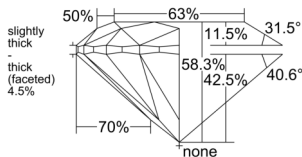

GIA®

FACSIMILE

GIA NATURAL DIAMOND DOSSIER®

September 01, 2025
GIA Report Number 6535252784
Shape and Cutting Style ..... Round Brilliant
Measurements ..... 5.15 - 5.18 x 3.01 mm

GRADING RESULTS

Carat Weight ..... 0.50 carat
Color Grade ..... J
Clarity Grade S11
Cut Grade ..... Very Good

ADDITIONAL GRADING INFORMATION

Polish ..... Very Good
Symmetry ..... Excellent
Fluorescence ..... Medium Yellow
Clarity Characteristics ..... Cloud
Inscription(s): GIA 6535252784

GIA REPORT 6535252784

Verify this report at GIA.edu

PROPORTIONS

Profile to actual proportions

GRADING SCALES

GIA COLOR SCALE	GIA CLARITY SCALE	GIA CUT SCALE	
D	FLAWLESS	EXCELLENT	
E	INTERNALLY FLAWLESS		
F		VVS₁	VERY GOOD
G	VVS₂		
H	VS₁	GOOD	
I	VS₂		
J	S1₁	FAIR	
K	S1₂		
L	I₁	POOR	
M	I₂		
N	I₃		
O			
P			
Q			
R			
S			
T			
U			
V			
W			
X			
Y			
Z