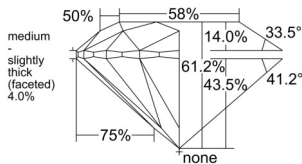

GIA®

FACSIMILE

GIA REPORT 6535252361

Verify this report at GIA.edu

GIA NATURAL DIAMOND DOSSIER®

September 01, 2025
GIA Report Number 6535252361
Shape and Cutting Style ..... Round Brilliant
Measurements ..... 4.50 - 4.54 x 2.77 mm

GRADING RESULTS

Carat Weight ..... 0.35 carat
Color Grade ..... F
Clarity Grade S11
Cut Grade ..... Excellent

ADDITIONAL GRADING INFORMATION

Polish ..... Excellent
Symmetry ..... Excellent
Fluorescence ..... None
Clarity Characteristics ..... Crystal, Cloud
Inscription(s): GIA 6535252361

PROPORTIONS

Profile to actual proportions

GRADING SCALES

GIA COLOR SCALE

COLORESS	D
	E
	F
	G
	H
	I
	J
NEAR COLORESS	K
	L
FAIN	M
	N
	O
	P
VERY LIGHT	Q
	R
	S
	T
	U
	V
	W
	X
	Y
LIGHT	Z

GIA CLARITY SCALE

VERY VERY SLIGHTLY INCLUDED	FLAWLESS
	INTERNALLY FLAWLESS
VERY SLIGHTLY INCLUDED	VVS₁
	VVS₂
SLIGHTLY INCLUDED	VS₁
	VS₂
INCLUDED	S1₁
	S1₂
	I₁
	I₂
	I₃

GIA CUT SCALE

EXCELLENT
VERY GOOD
GOOD
FAIR
POOR