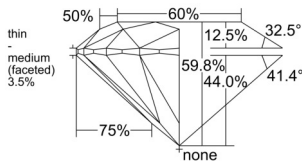

GIA®

FACSIMILE

GIA REPORT 6535229954

Verify this report at GIA.edu

GIA NATURAL DIAMOND DOSSIER®

August 27, 2025
GIA Report Number 6535229954
Shape and Cutting Style ..... Round Brilliant
Measurements ..... 4.63 - 4.66 x 2.78 mm

GRADING RESULTS

Carat Weight ..... 0.36 carat
Color Grade ..... E
Clarity Grade S11
Cut Grade ..... Excellent

ADDITIONAL GRADING INFORMATION

Polish ..... Excellent
Symmetry ..... Excellent
Fluorescence ..... None
Clarity Characteristics ..... Crystal
Inscription(s): GIA 6535229954

PROPORTIONS

Profile to actual proportions