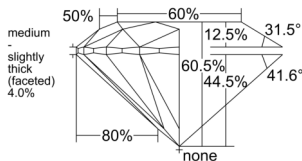

GIA®

FACSIMILE

GIA REPORT 6535224491

Verify this report at GIA.edu

GIA NATURAL DIAMOND DOSSIER®

August 28, 2025
GIA Report Number 6535224491
Shape and Cutting Style ..... Round Brilliant
Measurements ..... 6.05 - 6.08 x 3.67 mm

GRADING RESULTS

Carat Weight ..... 0.82 carat
Color Grade ..... F
Clarity Grade VVS1
Cut Grade ..... Excellent

ADDITIONAL GRADING INFORMATION

Polish ..... Excellent
Symmetry ..... Excellent
Fluorescence ..... Medium Blue
Clarity Characteristics ..... Pinpoint
Inscription(s): GIA 6535224491

PROPORTIONS

Profile to actual proportions