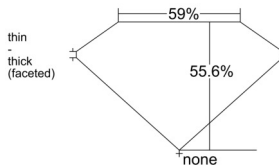

GIA®

FACSIMILE

GIA REPORT 6535210983

Verify this report at GIA.edu

GIA NATURAL DIAMOND DOSSIER®

August 23, 2025
GIA Report Number 6535210983
Shape and Cutting Style ..... Heart Brilliant
Measurements ..... 5.18 x 6.02 x 3.35 mm

GRADING RESULTS

Carat Weight ..... 0.61 carat
Color Grade ..... H
Clarity Grade ..... Internally Flawless

ADDITIONAL GRADING INFORMATION

Polish ..... Excellent
Symmetry ..... Excellent
Fluorescence ..... None
Clarity Characteristics ..... Minor Details of Polish
Inscription(s): GIA 6535210983

PROPORTIONS

Profile not to actual proportions

GRADING SCALES

GIA COLOR SCALE		GIA CLARITY SCALE	
COLORLESS	D	VERY VERY SLIGHTLY INCLUDED	FLAWLESS
	E		INTERNALLY FLAWLESS
	F		VVS₁
	G		VVS₂
	H		VS₁
	I		VS₂
	J		SI₁
	K		SI₂
	L		I₁
	M		I₂
NEAR COLORLESS	N	SLIGHTLY INCLUDED	I₃
	O		
	P		
	Q		
FAINT	R		
	S		
	T		
	U		
VERT LIGHT	V		
	W		
	X		
	Y		
LIGHT	Z