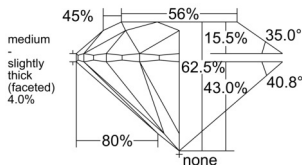

GIA®

FACSIMILE

GIA REPORT 6535181084

Verify this report at GIA.edu

GIA NATURAL DIAMOND DOSSIER®

August 20, 2025
GIA Report Number 6535181084
Shape and Cutting Style ..... Round Brilliant
Measurements ..... 5.31 - 5.32 x 3.32 mm

GRADING RESULTS

Carat Weight ..... 0.58 carat
Color Grade I
Clarity Grade VS2
Cut Grade ..... Excellent

ADDITIONAL GRADING INFORMATION

Polish ..... Excellent
Symmetry ..... Excellent
Fluorescence ..... None
Clarity Characteristics ..... Cloud
Inscription(s): GIA 6535181084

PROPORTIONS

Profile to actual proportions