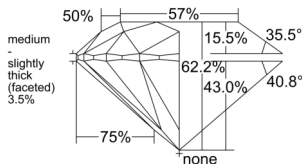

GIA®

FACSIMILE

GIA REPORT 6535172186

Verify this report at GIA.edu

GIA NATURAL DIAMOND DOSSIER®

August 21, 2025
GIA Report Number 6535172186
Shape and Cutting Style ..... Round Brilliant
Measurements ..... 5.82 - 5.85 x 3.63 mm

GRADING RESULTS

Carat Weight ..... 0.76 carat
Color Grade ..... K
Clarity Grade S11
Cut Grade ..... Excellent

ADDITIONAL GRADING INFORMATION

Polish ..... Excellent
Symmetry ..... Excellent
Fluorescence ..... Faint
Clarity Characteristics ..... Crystal
Inscription(s): GIA 6535172186

PROPORTIONS

Profile to actual proportions

GRADING SCALES

GIA COLOR SCALE

COLORLESS	D
	E
	F
	G
	H
	I
	J
NEAR COLORLESS	K
	L
FAIN	M
	N
	O
	P
VERY LIGHT	Q
	R
	S
	T
	U
	V
LIGHT	W
	X
	Y
	Z

GIA CLARITY SCALE

	FLAWLESS
	INTERNALLY FLAWLESS
VERY VERY SLIGHTLY INCLUDED	VVS₁
	VVS₂
VERY SLIGHTLY INCLUDED	VS₁
	VS₂
SLIGHTLY INCLUDED	S1₁
	S1₂
INCLUDED	I₁
	I₂
	I₃

GIA CUT SCALE

	EXCELLENT
	VERY GOOD
	GOOD
	FAIR
	POOR