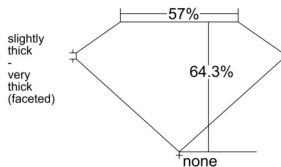

GIA®

FACSIMILE

GIA REPORT 6535121652

Verify this report at GIA.edu

GIA NATURAL DIAMOND DOSSIER®

August 13, 2025
GIA Report Number 6535121652
Shape and Cutting Style ..... Oval Brilliant
Measurements ..... 7.62 x 4.64 x 2.99 mm

GRADING RESULTS

Carat Weight ..... 0.70 carat
Color Grade I
Clarity Grade VVS1

ADDITIONAL GRADING INFORMATION

Polish ..... Excellent
Symmetry ..... Excellent
Fluorescence ..... None
Clarity Characteristics ..... Feather
Inscription(s): GIA 6535121652

PROPORTIONS

Profile not to actual proportions

GRADING SCALES

GIA COLOR SCALE		GIA CLARITY SCALE			
COLORLESS	D	VERY VERY SLIGHTLY INCLUDED	FLAWLESS		
	E		INTERNALLY FLAWLESS		
	F	VERY SLIGHTLY INCLUDED	VVS₁		
	G		VVS₂		
	H		VS₁		
	NEAR COLORLESS	I	SLIGHTLY INCLUDED	SI₁	
		J		SI₂	
		FAINT	K	INCLUDED	I₁
			L		I₂
			M		I₃
VERT LIGHT	N				
	O				
	P				
	Q				
	R				
	S				
	T				
LIGHT	U				
	V				
	W				
	X				
Y					
Z