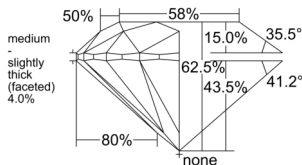

GIA®

FACSIMILE

GIA REPORT 6535117275

Verify this report at GIA.edu

GIA NATURAL DIAMOND DOSSIER®

August 13, 2025
GIA Report Number 6535117275
Shape and Cutting Style ..... Round Brilliant
Measurements ..... 4.58 - 4.61 x 2.88 mm

GRADING RESULTS

Carat Weight ..... 0.37 carat
Color Grade ..... H
Clarity Grade VS2
Cut Grade ..... Excellent

ADDITIONAL GRADING INFORMATION

Polish ..... Excellent
Symmetry ..... Excellent
Fluorescence ..... None
Clarity Characteristics ..... Cloud
Inscription(s): GIA 6535117275

PROPORTIONS

GRADING SCALES

GIA COLOR SCALE	GIA CLARITY SCALE	GIA CUT SCALE	
D	FLAWLESS	EXCELLENT	
E	INTERNALLY FLAWLESS		
F		VVS₁	VERY GOOD
G	VVS₂		
H	VS₁	GOOD	
I	VS₂		
J	SI₁	FAIR	
K	SI₂		
L	I₁	POOR	
M			
N			
O	I₂		
P			
Q			
R	I₃		
S			
T			
U			
V			
W			
X			
Y			
Z