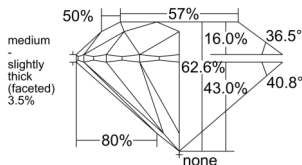

GIA®

FACSIMILE

GIA REPORT 6535111575

Verify this report at GIA.edu

GIA NATURAL DIAMOND DOSSIER®

September 15, 2025
GIA Report Number 6535111575
Shape and Cutting Style ..... Round Brilliant
Measurements ..... 4.90 - 4.93 x 3.08 mm

GRADING RESULTS

Carat Weight ..... 0.46 carat
Color Grade ..... D
Clarity Grade ..... Flawless
Cut Grade ..... Excellent

ADDITIONAL GRADING INFORMATION

Polish ..... Excellent
Symmetry ..... Excellent
Fluorescence ..... None
Clarity Characteristics ..... None
Inscription(s): GIA 6535111575

PROPORTIONS

GRADING SCALES

GIA COLOR SCALE	GIA CLARITY SCALE	GIA CUT SCALE	
D	FLAWLESS	EXCELLENT	
E	INTERNALLY FLAWLESS		
F		VVS₁	VERY GOOD
G	VVS₂		
H	VS₁	GOOD	
I	VS₂		
J	SI₁	FAIR	
K	SI₂		
L	I₁	POOR	
M	I₂		
N	I₃		
O			
P			
Q			
R			
S			
T			
U			
V			
W			
X			
Y			
Z