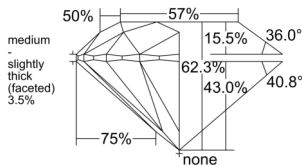

GIA®

FACSIMILE

GIA REPORT 6535062161

Verify this report at GIA.edu

GIA NATURAL DIAMOND DOSSIER®

August 16, 2025
GIA Report Number 6535062161
Shape and Cutting Style ..... Round Brilliant
Measurements ..... 5.90 - 5.95 x 3.69 mm

GRADING RESULTS

Carat Weight ..... 0.80 carat
Color Grade ..... F
Clarity Grade VVS2
Cut Grade ..... Excellent

ADDITIONAL GRADING INFORMATION

Polish ..... Excellent
Symmetry ..... Excellent
Fluorescence ..... Faint
Clarity Characteristics..... Needle, Cloud, Pinpoint
Inscription(s): GIA 6535062161

PROPORTIONS

Profile to actual proportions

GRADING SCALES

GIA COLOR SCALE	GIA CLARITY SCALE	GIA CUT SCALE
COLOURLESS	FLAWLESS	EXCELLENT
D	INTERNALLY FLAWLESS	
E	VVS₁	VERY GOOD
F		
G	VVS₂	
H	VS₁	GOOD
I		
J	VS₂	
K	SI₁	FAIR
L		
M	SI₂	
N	I₁	POOR
O		
P	I₂	
Q	I₃	
R		
S		
T		
U		
V		
W		
X		
Y		
Z