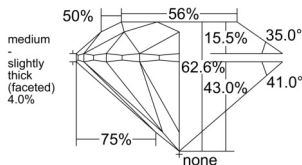

GIA®

FACSIMILE

GIA REPORT 6535056991

Verify this report at GIA.edu

GIA NATURAL DIAMOND DOSSIER®

August 14, 2025
GIA Report Number 6535056991
Shape and Cutting Style ..... Round Brilliant
Measurements ..... 5.35 - 5.38 x 3.36 mm

GRADING RESULTS

Carat Weight ..... 0.60 carat
Color Grade I
Clarity Grade VVS1
Cut Grade ..... Excellent

ADDITIONAL GRADING INFORMATION

Polish ..... Excellent
Symmetry ..... Excellent
Fluorescence ..... Medium Green
Clarity Characteristics..... Internal Graining, Feather
Inscription(s): GIA 6535056991

PROPORTIONS

Profile to actual proportions