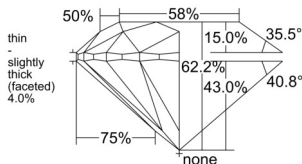

GIA®

FACSIMILE

GIA REPORT 6532998441

Verify this report at GIA.edu

GIA NATURAL DIAMOND DOSSIER®

November 14, 2025
GIA Report Number 6532998441
Shape and Cutting Style ..... Round Brilliant
Measurements ..... 4.25 - 4.28 x 2.65 mm

GRADING RESULTS

Carat Weight ..... 0.30 carat
Color Grade L
Clarity Grade S11
Cut Grade ..... Excellent

ADDITIONAL GRADING INFORMATION

Polish ..... Excellent
Symmetry ..... Excellent
Fluorescence ..... None
Clarity Characteristics ..... Crystal
Inscription(s): GIA 6532998441

PROPORTIONS

GRADING SCALES

GIA COLOR SCALE	GIA CLARITY SCALE	GIA CUT SCALE	
D	FLAWLESS	EXCELLENT	
E	INTERNALLY FLAWLESS		
F		VVS₁	VERY GOOD
G	VVS₂		
H	VS₁	GOOD	
I	VS₂		
J	S1₁	FAIR	
K	S1₂		
L	I₁	POOR	
M	I₂		
N	I₃		
O			
P			
Q			
R			
S			
T			
U			
V			
W			
X			
Y			
Z