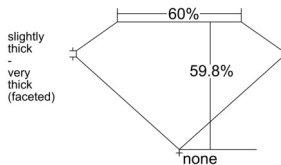

GIA®

FACSIMILE

GIA REPORT 6532994176

Verify this report at GIA.edu

GIA NATURAL DIAMOND DOSSIER®

November 17, 2025
GIA Report Number 6532994176
Shape and Cutting Style ..... Heart Brilliant
Measurements ..... 5.58 x 6.62 x 3.96 mm

GRADING RESULTS

Carat Weight ..... 0.90 carat
Color Grade ..... D
Clarity Grade ..... Internally Flawless

ADDITIONAL GRADING INFORMATION

Polish ..... Excellent
Symmetry ..... Excellent
Fluorescence ..... None
Clarity Characteristics ..... Minor Details of Polish
Inscription(s): GIA 6532994176

PROPORTIONS

Profile not to actual proportions

GRADING SCALES

GIA COLOR SCALE		GIA CLARITY SCALE			
COLORLESS	D	VERY VERY SLIGHTLY INCLUDED	FLAWLESS		
	E		INTERNALLY FLAWLESS		
	F	VERY SLIGHTLY INCLUDED	VVS₁		
	G		VVS₂		
	H		VS₁		
	NEAR COLORLESS	I	SLIGHTLY INCLUDED	VS₂	
		J		SI₁	
		FAINT	K	INCLUDED	SI₂
			L		I₁
			M		I₂
VERT LIGHT	N	LIGHT	I₃		
	O				
	P				
	Q				
	R