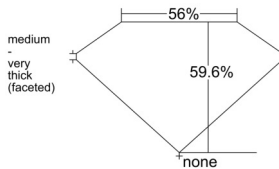

GIA®

FACSIMILE

GIA REPORT 6532993645

Verify this report at GIA.edu

GIA NATURAL DIAMOND DOSSIER®

November 14, 2025
GIA Report Number 6532993645
Shape and Cutting Style ..... Heart Brilliant
Measurements ..... 4.77 x 5.64 x 3.36 mm

GRADING RESULTS

Carat Weight ..... 0.51 carat
Color Grade ..... E
Clarity Grade VVS1

ADDITIONAL GRADING INFORMATION

Polish ..... Excellent
Symmetry ..... Very Good
Fluorescence ..... Faint
Clarity Characteristics ..... Pinpoint
Inscription(s): GIA 6532993645

PROPORTIONS

Profile not to actual proportions

GRADING SCALES

GIA COLOR SCALE		GIA CLARITY SCALE	
COLORLESS	D	VERY VERY SLIGHTLY INCLUDED	FLAWLESS
	E		INTERNALLY FLAWLESS
	F		VVS₁
	G		VVS₂
	H		VS₁
	I		VS₂
	J		SI₁
	K		SI₂
	L		I₁
	M		I₂
NEAR COLORLESS	N	SLIGHTLY INCLUDED	I₃
	O		
	P		
	Q		
FAINT	R		
	S		
	T		
	U		
VERT LIGHT	V		
	W		
	X		
	Y		
LIGHT	Z