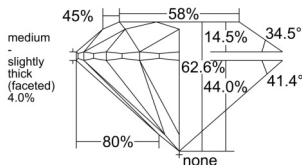

GIA®

FACSIMILE

GIA REPORT 6532993576

Verify this report at GIA.edu

GIA NATURAL DIAMOND DOSSIER®

November 13, 2025
GIA Report Number 6532993576
Shape and Cutting Style ..... Round Brilliant
Measurements ..... 4.58 - 4.60 x 2.87 mm

GRADING RESULTS

Carat Weight ..... 0.37 carat
Color Grade ..... F
Clarity Grade VVS2
Cut Grade ..... Excellent

ADDITIONAL GRADING INFORMATION

Polish ..... Excellent
Symmetry ..... Excellent
Fluorescence ..... None
Clarity Characteristics ..... Needle, Pinpoint, Cloud
Inscription(s): GIA 6532993576

PROPORTIONS

Profile to actual proportions

GRADING SCALES

GIA COLOR SCALE

COLORESS	D
	E
	F
	G
	H
	I
	J
NEAR COLORESS	K
	L
FANIT	M
	N
	O
	P
VERY LIGHT	Q
	R
	S
	T
	U
	V
	W
	X
	Y
LIGHT	Z

GIA CLARITY SCALE

	FLAWLESS
	INTERNALLY FLAWLESS
VERY VERY SLIGHTLY INCLUDED	VVS₁
	VVS₂
VERY SLIGHTLY INCLUDED	VS₁
	VS₂
SLIGHTLY INCLUDED	SI₁
	SI₂
	I₁
	I₂
INCLUDED	I₃

GIA CUT SCALE

	EXCELLENT
	VERY GOOD
	GOOD
	FAIR
	POOR